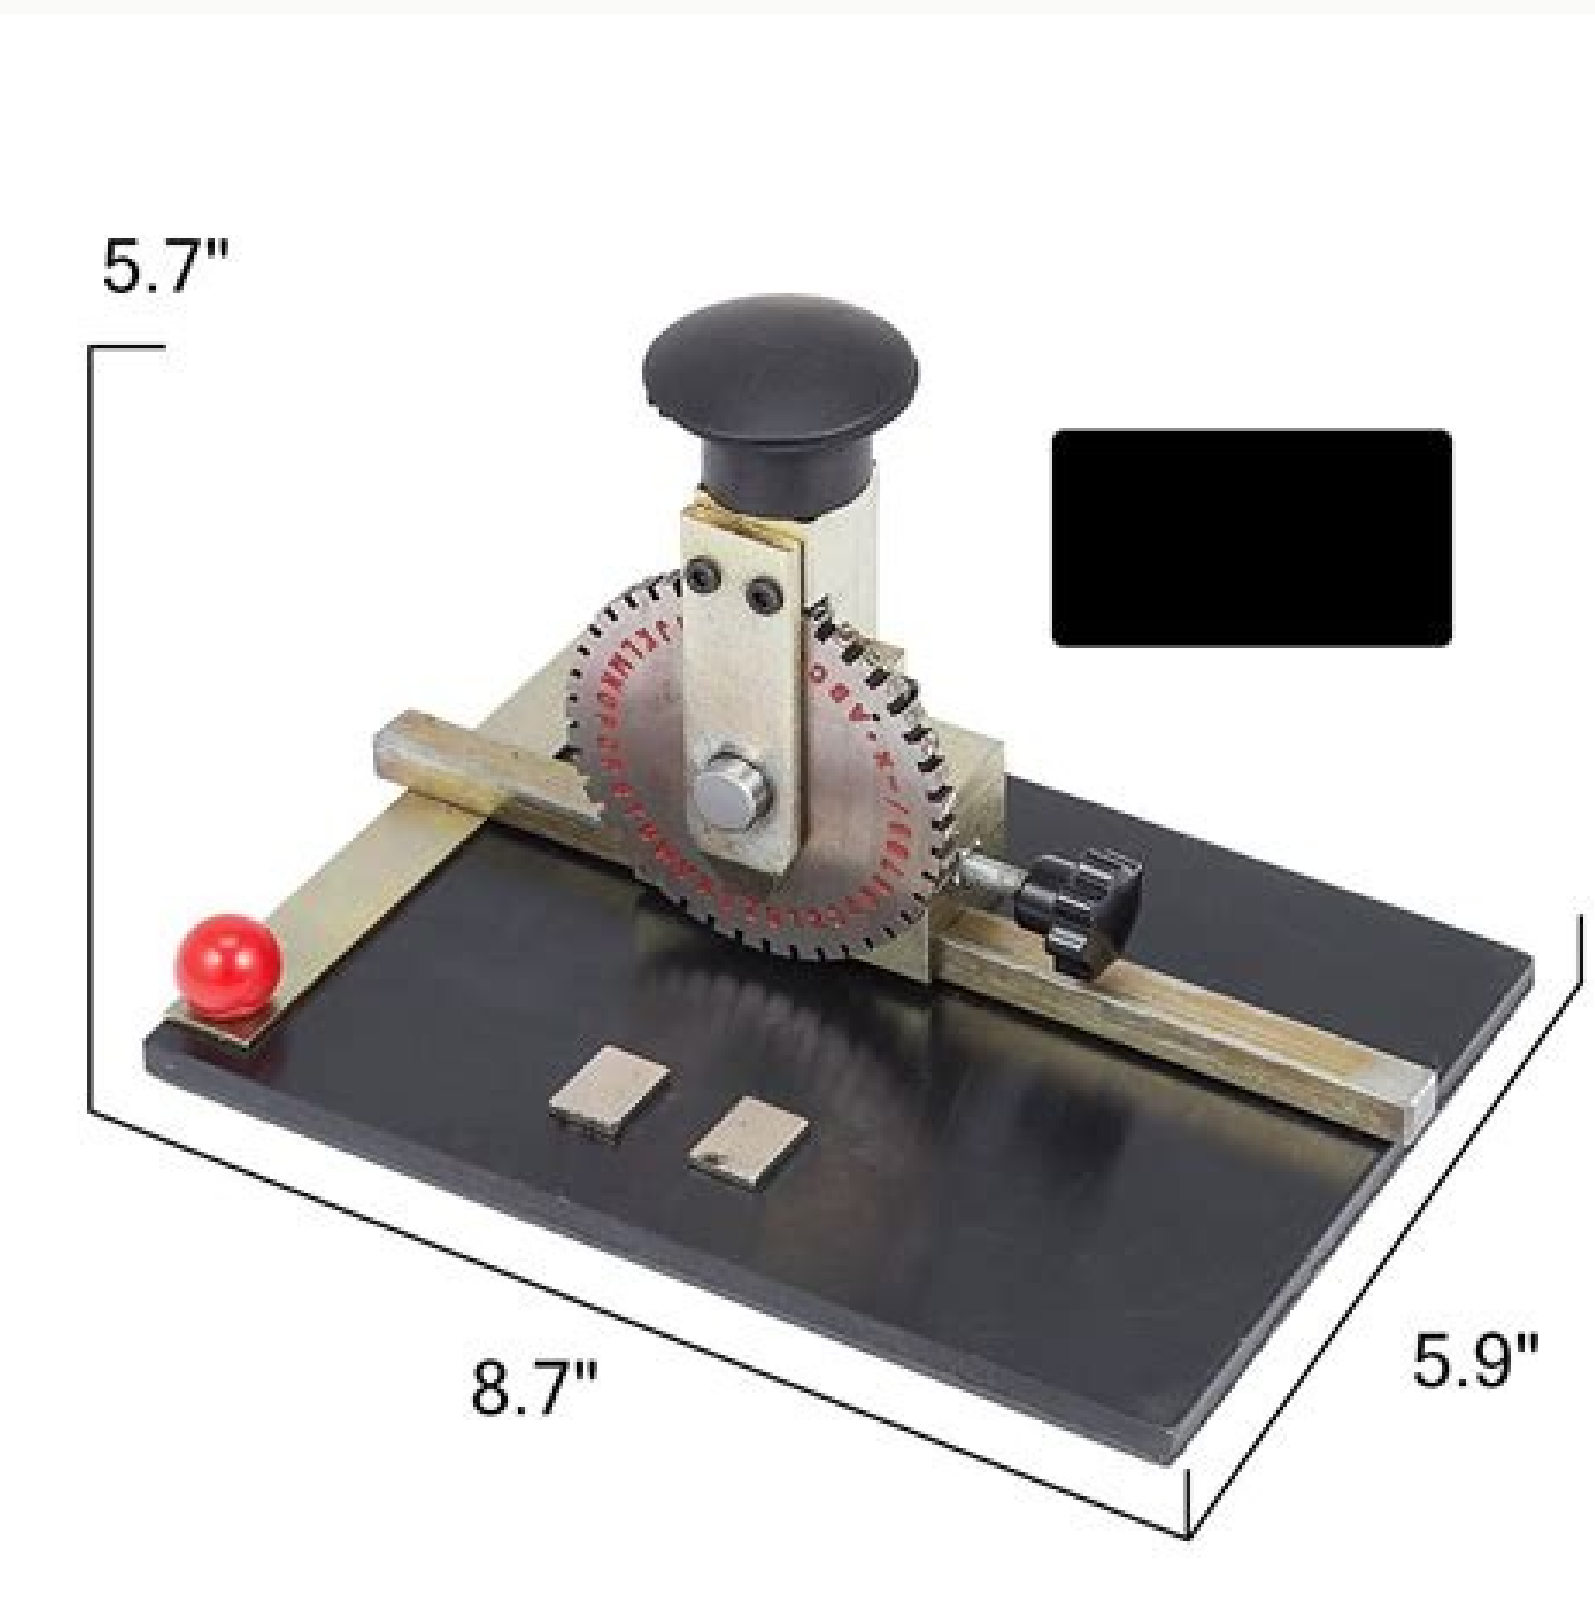

Powerful Performance

Vevor commercial ice maker reviews. Vevor ice machine error code e03. Vevor ice maker instructions. Vevor ice machine not making ice. Vevor slush machine instructions.